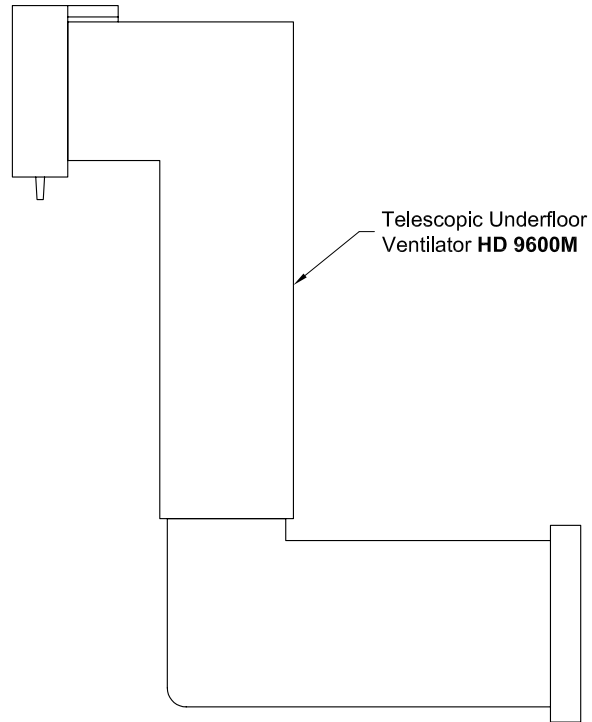

HD 9660M

Designed to extend the reach of the underfloor ventilator and for varying cavity and wall leaf widths. 155mm long for an inner leaf width up to 215mm

CLIENT	
PROJECT	
SCALE 1:3 @ A4	DATE 03.05.2013
DRAWING TITLE Under Floor Ventilator Horizontal Extensions Sleeve HD 9660M	
DRAWING NUMBER HD 9660M	
Hambleside Danelaw Ltd	
T 01327 701900 F 01327 701909 W www.hambleside-danelaw.co.uk A Long March, Daventry, NN11 4NR	