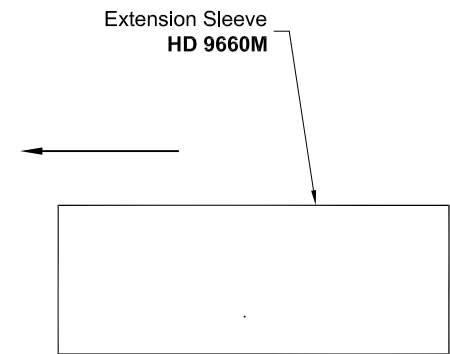

HD 9660M

Designed to extend the reach of the underfloor ventilator and for varying cavity and wall leaf widths. 155mm long for an inner leaf width up to 215mm

CLIENT	
PROJECT	
SCALE 1:3 @ A4	DATE 03.05.2013
DRAWING TITLE Under Floor Ventilator Horizontal Extensions Sleeve HD 9660M	
DRAWING NUMBER HD 9660M	
Hambleside Danelaw Ltd	
T 01327 701900 F 01327 701909 W www.hambleside-danelaw.co.uk A Long March, Daventry, NN11 4NR	