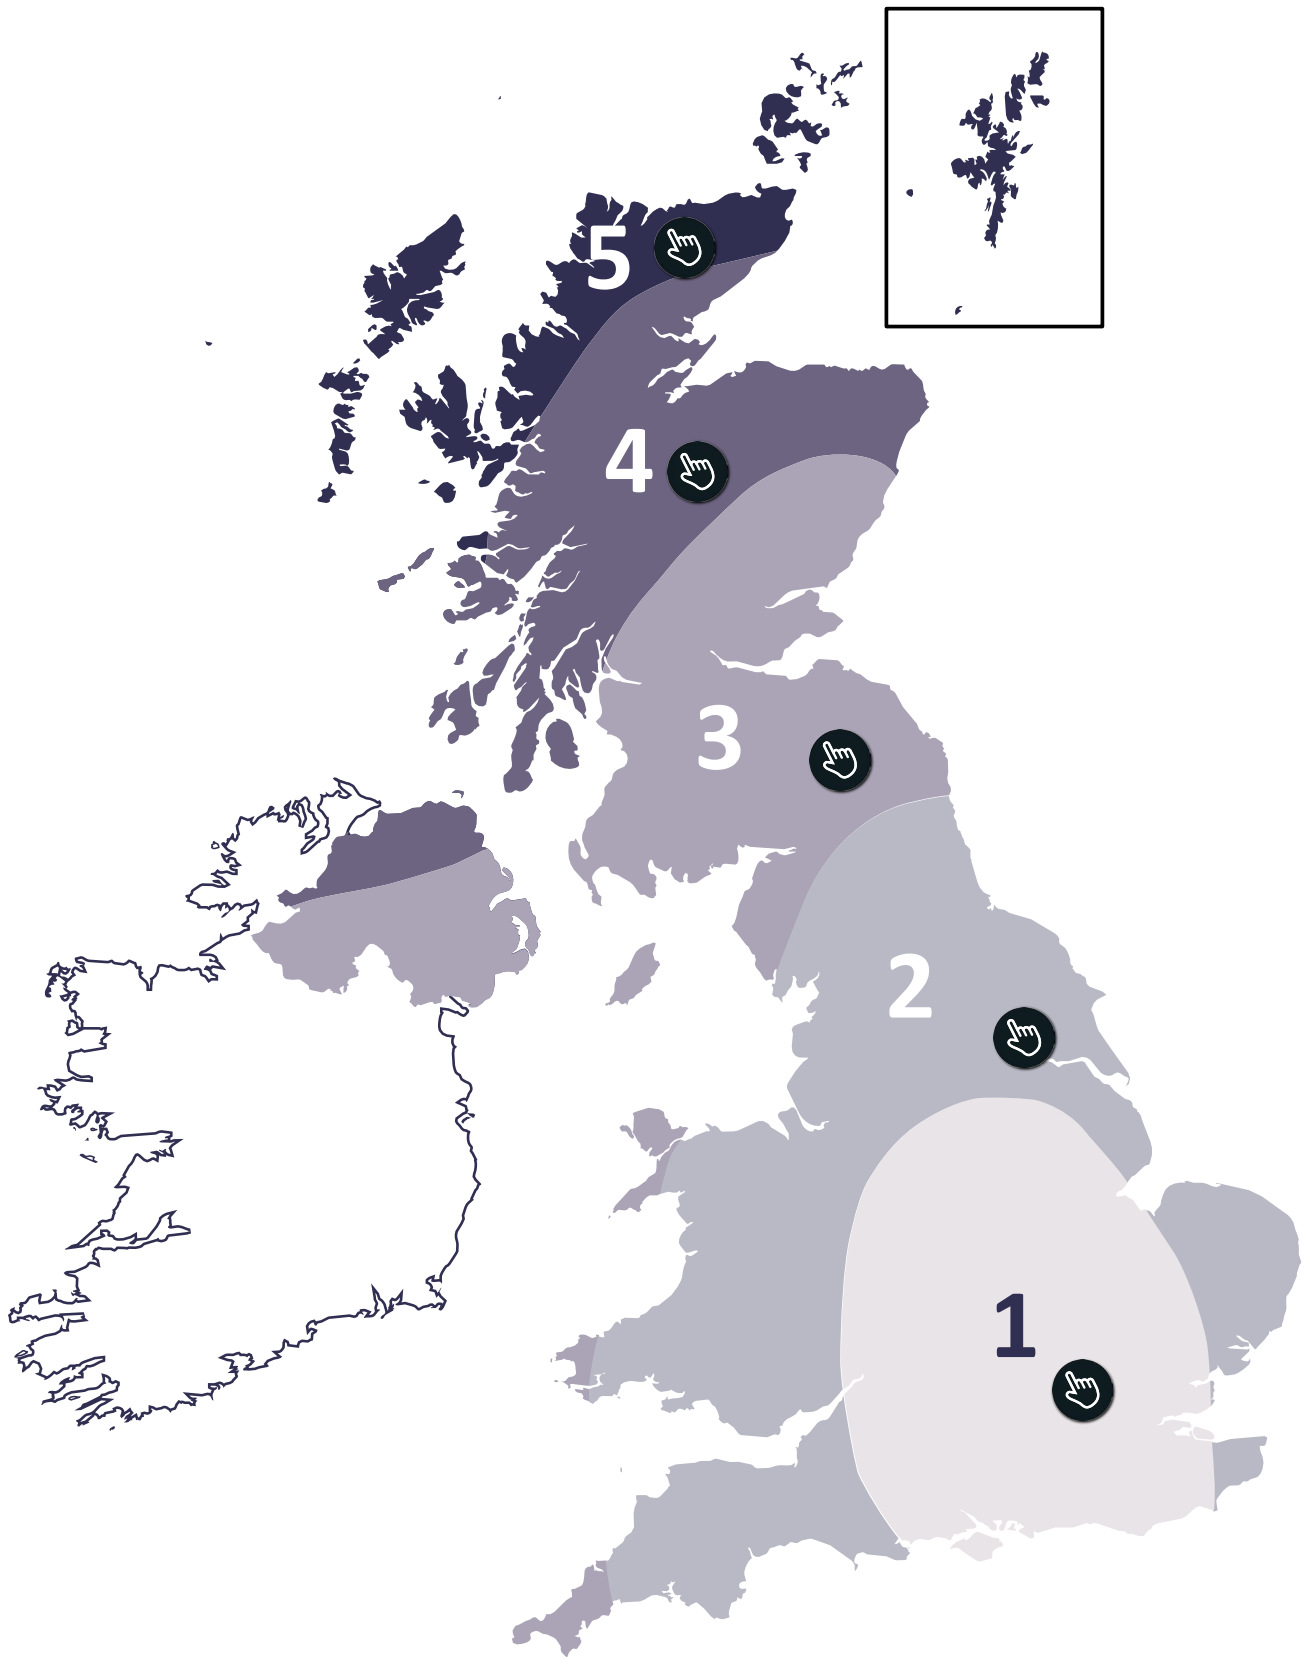

UK WIND ZONE MAP

Click on the zone you're interested in to find out which underlay suits your needs

Hambleside Danelaw
Building Products

ZONE ONE

Hambleside Danelaw
Building Products

DLR120

Batten Gauge	Suitable
≤345mm	✓
≤250mm	✓
≤100mm	✓

DLR120T

Batten Gauge	Suitable
≤345mm	✓
≤250mm	✓
≤100mm	✓

DLR120TT

Batten Gauge	Suitable
≤345mm	✓
≤250mm	✓
≤100mm	✓

DLR135

Batten Gauge	Suitable
≤345mm	✓
≤250mm	✓
≤100mm	✓

DLR150

Batten Gauge	Suitable
≤345mm	✓
≤250mm	✓
≤100mm	✓